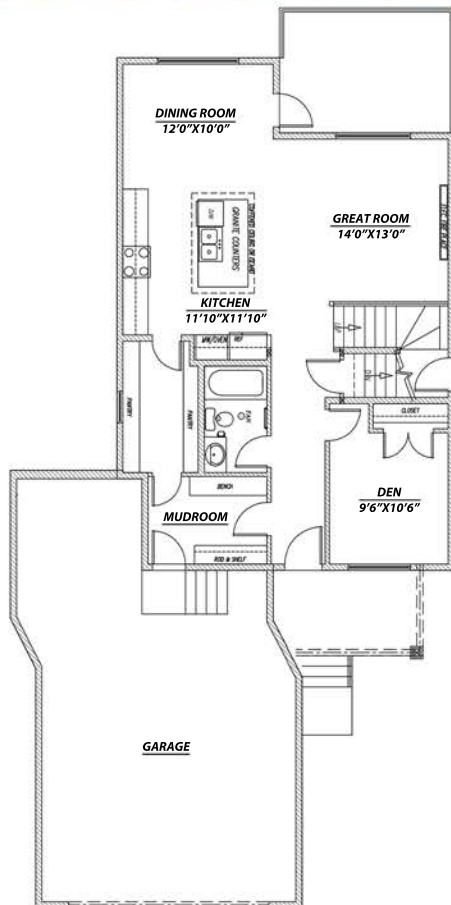

La Maison

TOTAL AREA - 2318 SQ. FT. WIDTH - 33'6"

GARAGE - 666 SQ. FT.

FOR MORE DETAILS PLEASE CALL US AT 587-441-3800

MAIN FLOOR 1008 SQ.FT.

UPPER FLOOR 1310 SQ.FT.

This design is published by Active Homes, all rights reserved, including the reproduction in whole or in part. Dimensions, square footage and details shown are approximate and may be subject to change without notice.