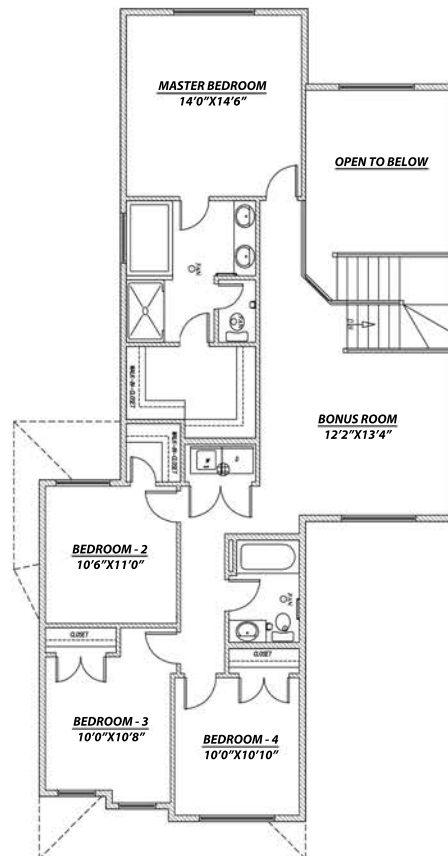

La Maison

TOTAL AREA - 2318 SQ. FT. WIDTH - 33'6"

GARAGE - 666 SQ. FT.

FOR MORE DETAILS PLEASE CALL US AT 587-441-3800

MAIN FLOOR 1008 SQ.FT.

UPPER FLOOR 1310 SQ.FT.

This design is published by Active Homes, all rights reserved, including the reproduction in whole or in part. Dimensions, square footage and details shown are approximate and may be subject to change without notice.