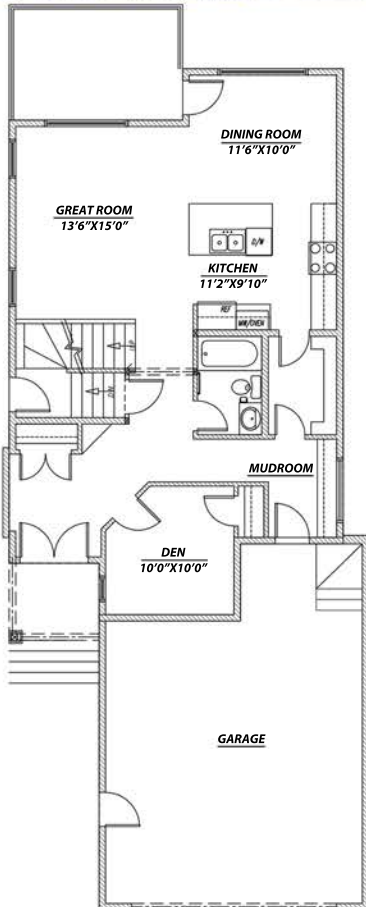

The Lotus

TOTAL AREA - 2213 SQ. FT. WIDTH - 28'
GARAGE - 546 SQ. FT.

FOR MORE DETAILS PLEASE CALL US AT 587-441-3800

MAIN FLOOR 985 SQ.FT.

UPPER FLOOR 1228 SQ.FT.

This design is published by Active Homes, all rights reserved, including the reproduction in whole or in part. Dimensions, square footage and details shown are approximate and may be subject to change without notice.