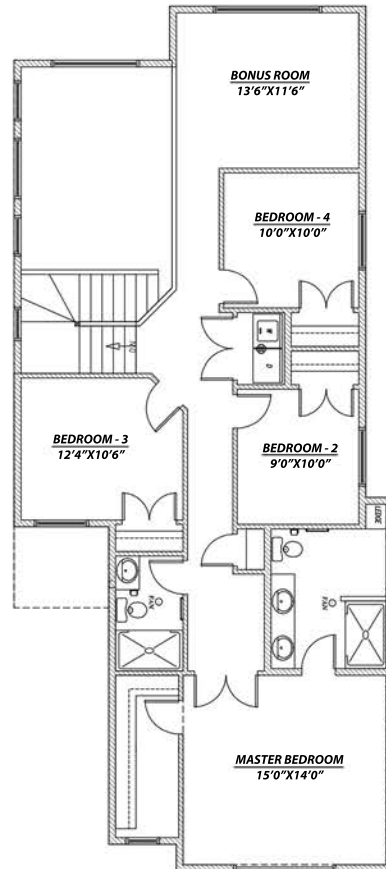

The Lotus

TOTAL AREA - 2213 SQ. FT. WIDTH - 28'
GARAGE - 546 SQ. FT.

FOR MORE DETAILS PLEASE CALL US AT 587-441-3800

MAIN FLOOR 985 SQ.FT.

UPPER FLOOR 1228 SQ.FT.

This design is published by Active Homes, all rights reserved, including the reproduction in whole or in part. Dimensions, square footage and details shown are approximate and may be subject to change without notice.