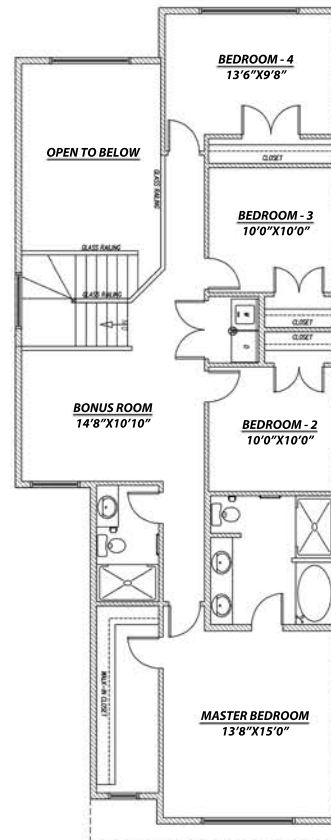

The Lotus II

TOTAL AREA - 2236 SQ. FT. WIDTH - 26'

GARAGE - 522 SQ. FT.

FOR MORE DETAILS PLEASE CALL US AT 587-441-3800

MAIN FLOOR 1009 SQ.FT.

UPPER FLOOR 1227 SQ.FT.

This design is published by Active Homes, all rights reserved, including the reproduction in whole or in part. Dimensions, square footage and details shown are approximate and may be subject to change without notice.