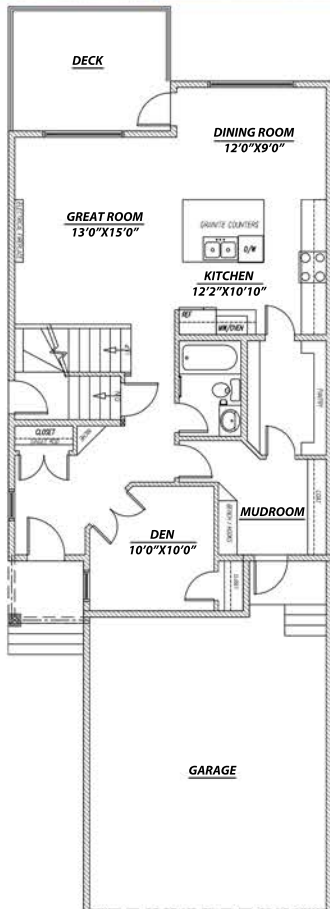

The Lotus II

TOTAL AREA - 2236 SQ. FT. WIDTH - 26'

GARAGE - 522 SQ. FT.

FOR MORE DETAILS PLEASE CALL US AT 587-441-3800

MAIN FLOOR 1009 SQ.FT.

UPPER FLOOR 1227 SQ.FT.

This design is published by Active Homes, all rights reserved, including the reproduction in whole or in part. Dimensions, square footage and details shown are approximate and may be subject to change without notice.