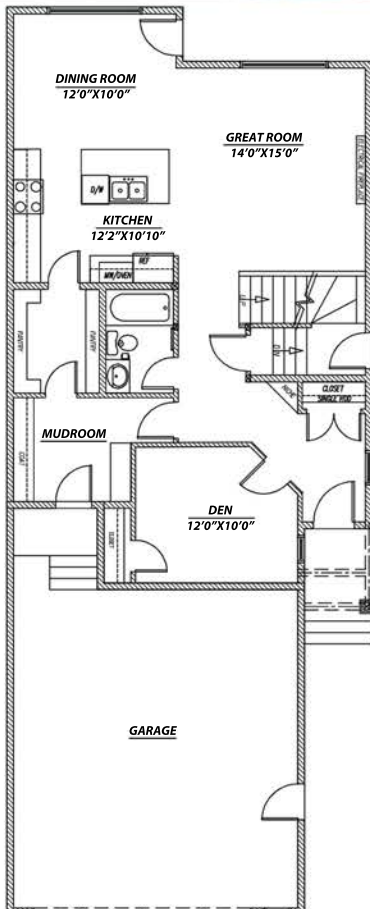

# Golden Orchid III

TOTAL AREA - 2313 SQ. FT.    WIDTH - 27'  
GARAGE    - 582 SQ. FT.  
FOR MORE DETAILS PLEASE CALL US AT 587-441-3800

**MAIN FLOOR 1043 SQ.FT.**

**UPPER FLOOR 1270 SQ.FT.**

This design is published by Active Homes, all rights reserved, including the reproduction in whole or in part. Dimensions, square footage and details shown are approximate and may be subject to change without notice.