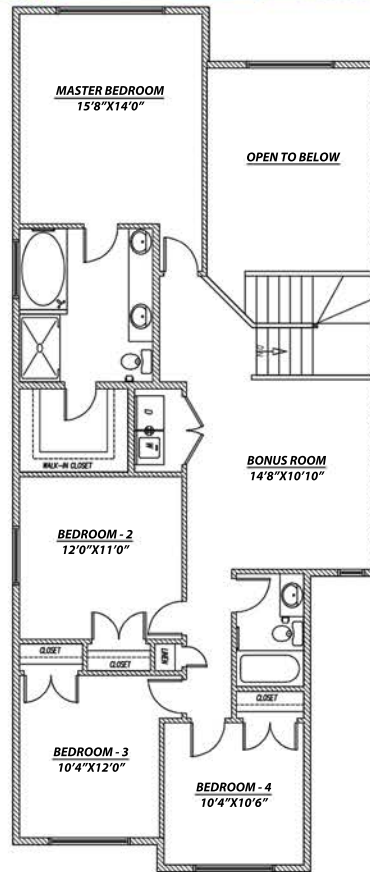

# Golden Orchid III

TOTAL AREA - 2313 SQ. FT.    WIDTH - 27'  
GARAGE    - 582 SQ. FT.  
FOR MORE DETAILS PLEASE CALL US AT 587-441-3800

**MAIN FLOOR 1043 SQ.FT.**

**UPPER FLOOR 1270 SQ.FT.**

This design is published by Active Homes, all rights reserved, including the reproduction in whole or in part. Dimensions, square footage and details shown are approximate and may be subject to change without notice.