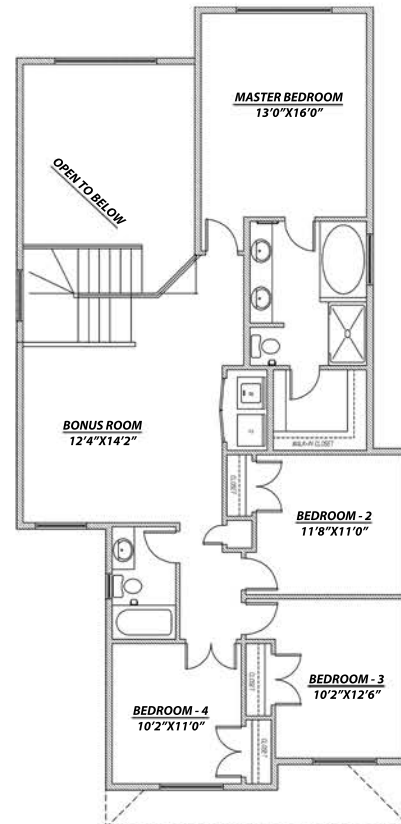

Golden Orchid

TOTAL AREA - 2366 SQ. FT.
GARAGE - 584 SQ. FT.

WIDTH - 31'

FOR MORE DETAILS PLEASE CALL US AT 587-524-1131

MAIN FLOOR 1073 SQ.FT.

UPPER FLOOR 1293 SQ.FT.

This design is published by Active Homes, all rights reserved, including the reproduction in whole or in part. Dimensions, square footage and details shown are approximate and may be subject to change without notice.