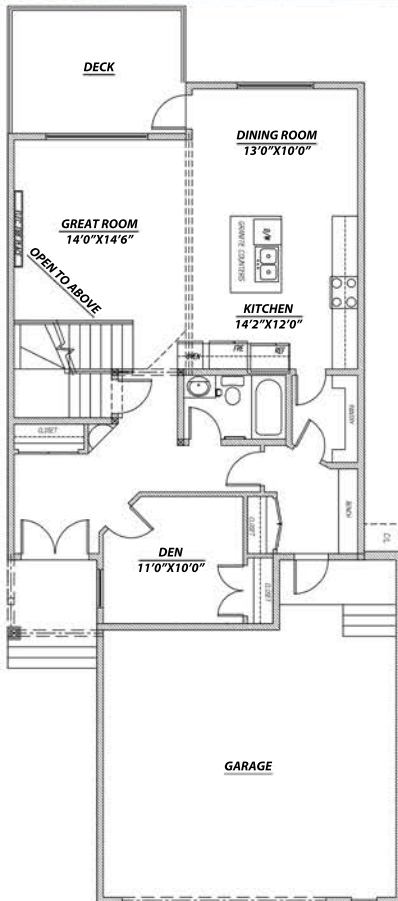

Golden Orchid

TOTAL AREA - 2366 SQ. FT.
GARAGE - 584 SQ. FT.

WIDTH - 31'

FOR MORE DETAILS PLEASE CALL US AT 587-524-1131

MAIN FLOOR 1073 SQ.FT.

UPPER FLOOR 1293 SQ.FT.

This design is published by Active Homes, all rights reserved, including the reproduction in whole or in part. Dimensions, square footage and details shown are approximate and may be subject to change without notice.